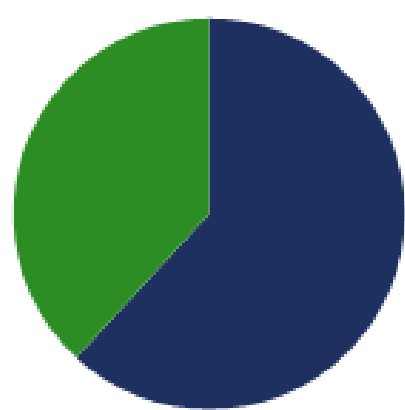

Where are we now?

Coaching

Club Affiliation Forms – Coach Reporting

River Club Coaches

Total Coaches

33% female

Level 1

38% female