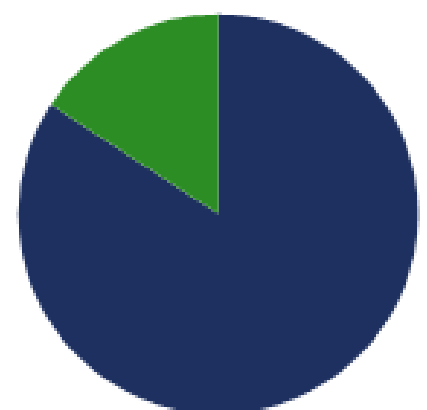

Level 3

16% female