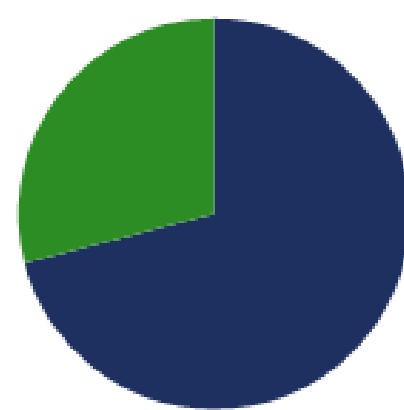

Level 2

29% female