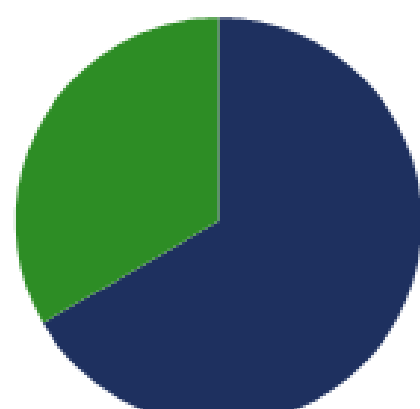

Level 2

29% female

Level 3

16% female

Coastal/Offshore Clubs

Total Coaches

43% female

Level 1