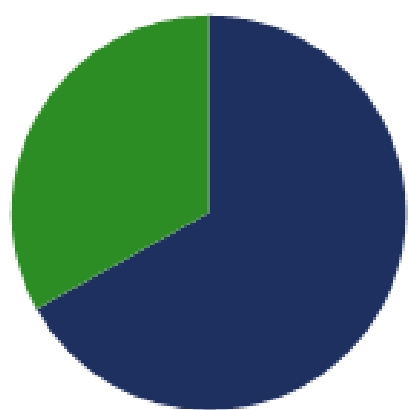

Where are we now?

Coaching

Club Affiliation Forms – Coach Reporting

River Club Coaches

Total Coaches

33% female

Level 1

38% female