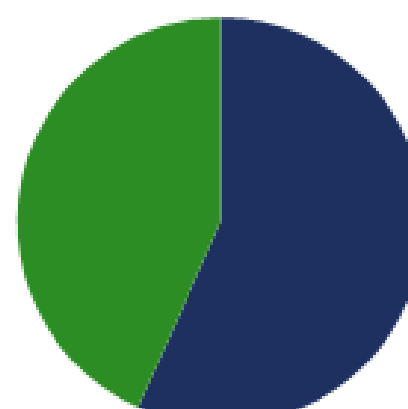

Level 2

29% female

Level 3

16% female

Coastal/Offshore Clubs

Total Coaches

43% female

Level 1